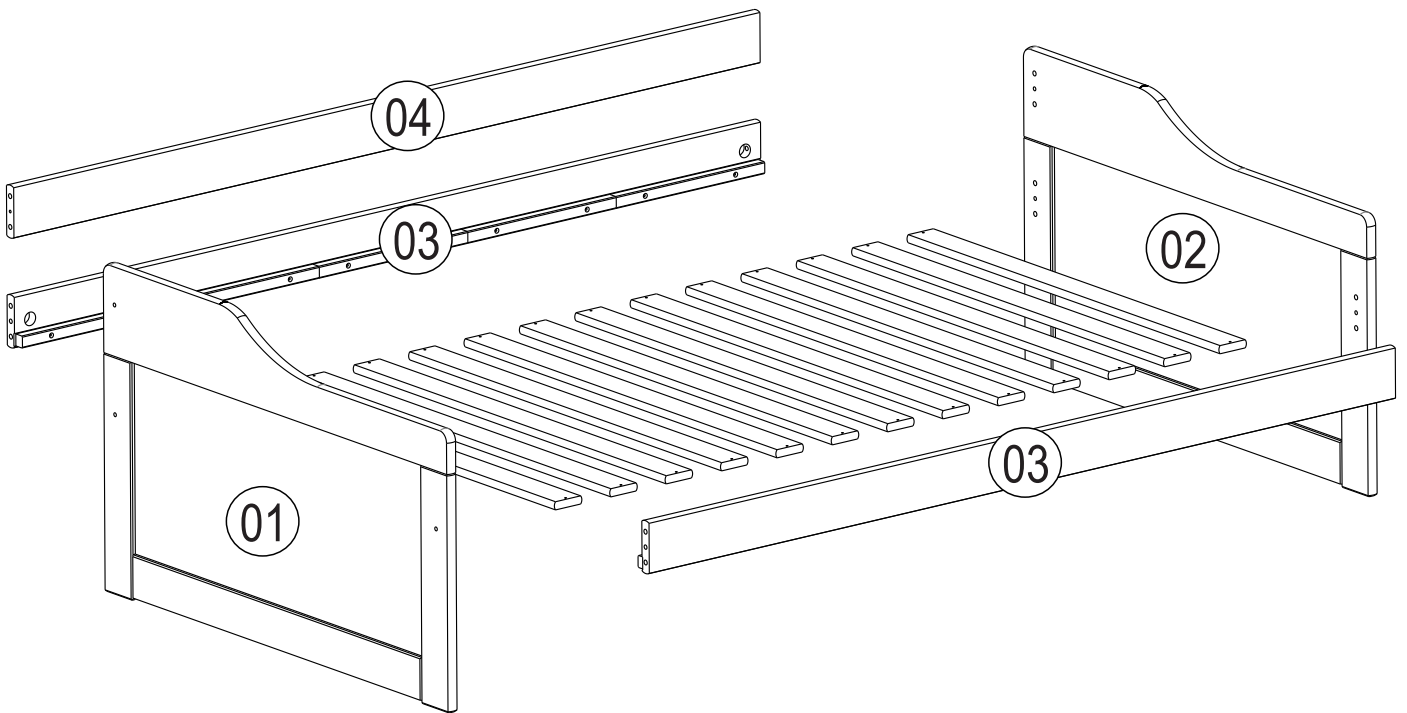

ASSEMBLY INSTRUCTIONS

RIO DAYBED

Ref. 1321 - Whitewash

Ref. 1322 - Mahogany

Ref. 1324 - Honey Pine

Ref. 1326 - Java

HARDWARE IS SHOWN IN ACTUAL SIZE

A12	 	26
		4,0x35
B5		04
		1/4"
B17	 	02
		7,0x60
B18	 	04
		1/4 x 70
C3		12
		10x40
G3		01
G4		02
		space block

01)

C3		12
	10x40	

02)

B5		02
	1/4	
B17		02
	7,0x60	

B18		02
	1/4x70	
G3		01

03)

B5		1/4	02
B17		7,0x60	02

B18		1/4x70	02
G3			01