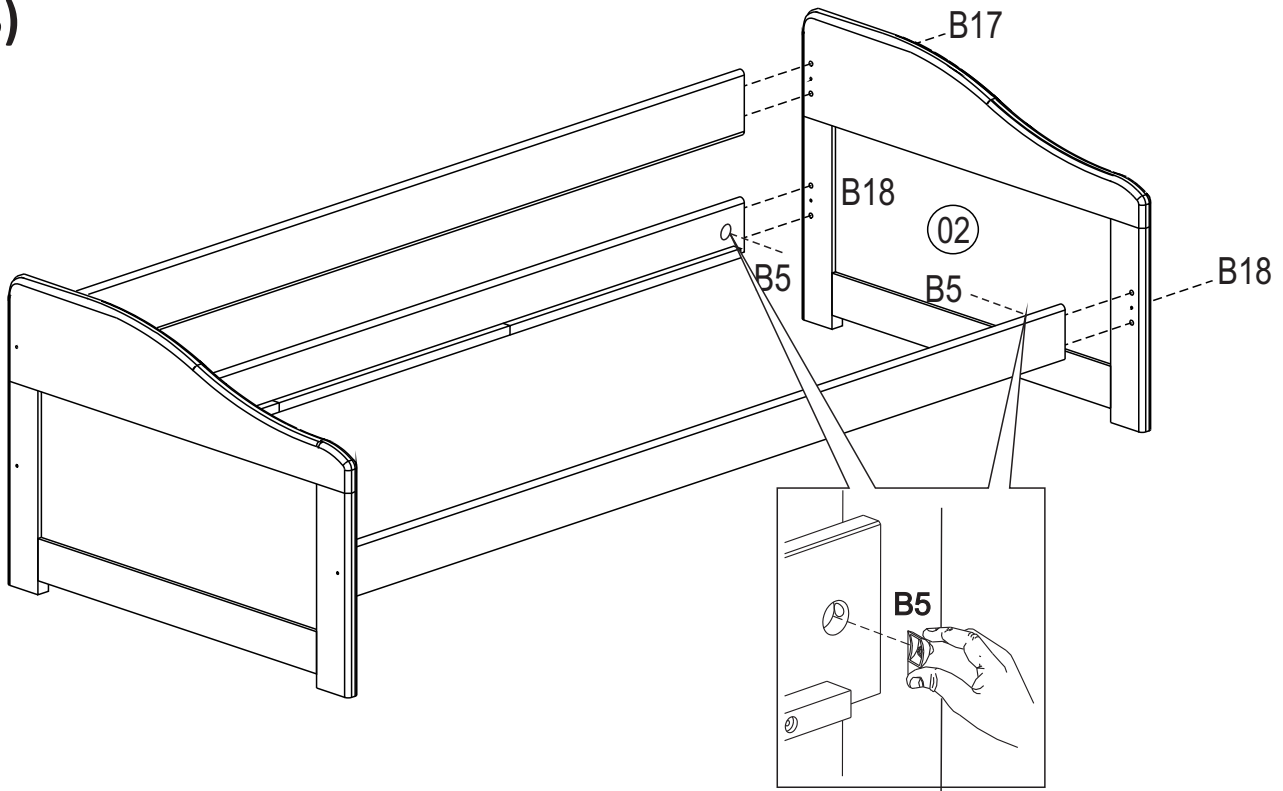

ASSEMBLY INSTRUCTIONS

RIO DAYBED

Ref. 1321 - Whitewash

Ref. 1322 - Mahogany

Ref. 1324 - Honey Pine

Ref. 1326 - Java

HARDWARE IS SHOWN IN ACTUAL SIZE

A12	 	26
		4,0x35
B5		04
		1/4"
B17	 	02
		7,0x60
B18	 	04
		1/4 x 70
C3		12
		10x40
G3		01
G4		02
		space block

01)

C3		12
	10x40	

02)

B5		02
	1/4	
B17		02
	7,0x60	

B18		02
	1/4x70	
G3		01

03)

B5		1/4	02
B17		7,0x60	02

B18		1/4x70	02
G3			01