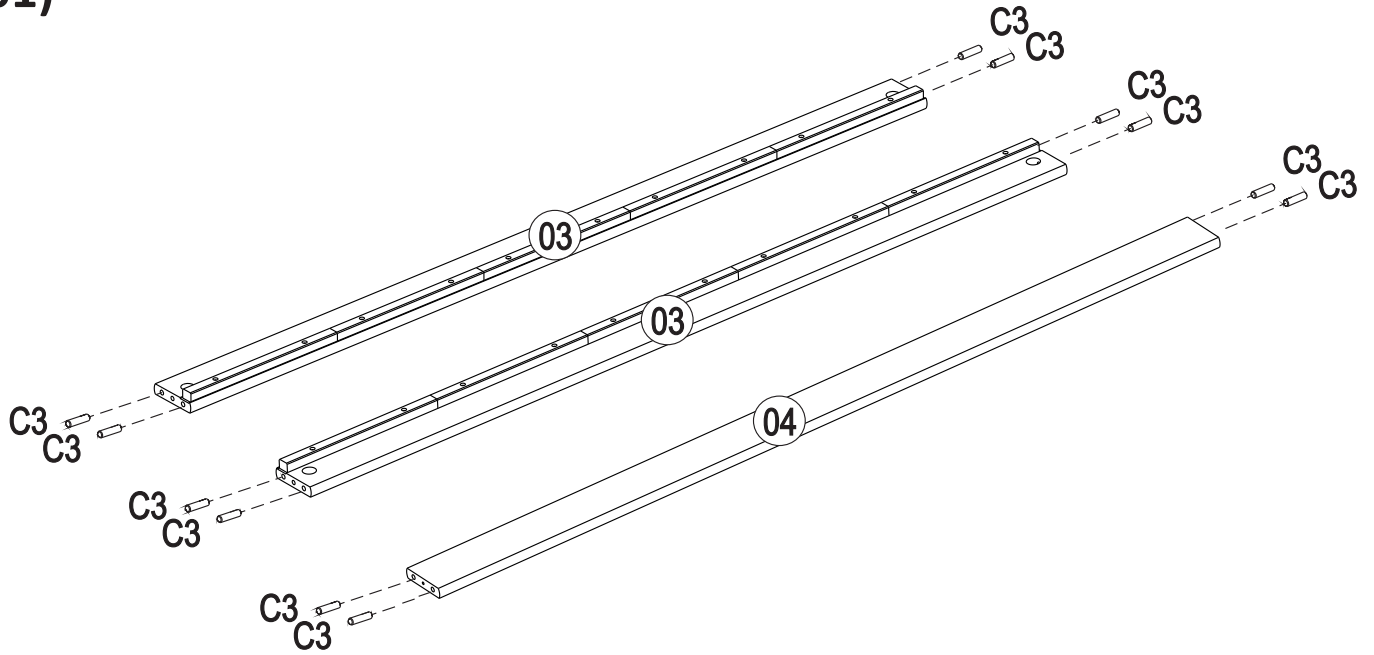

ASSEMBLY INSTRUCTIONS

RIO DAYBED

Ref. 1321 - Whitewash

Ref. 1322 - Mahogany

Ref. 1324 - Honey Pine

Ref. 1326 - Java

HARDWARE IS SHOWN IN ACTUAL SIZE

A12	 	26
		4,0x35
B5		04
		1/4"
B17	 	02
		7,0x60
B18	 	04
		1/4 x 70
C3		12
		10x40
G3		01
G4		02
		space block

01)

C3		12
	10x40	

02)

B5		02
	1/4	
B17		02
	7,0x60	

B18		02
	1/4x70	
G3		01

03)

B5		1/4	02
B17		7,0x60	02

B18		1/4x70	02
G3			01

04)

A12		4,0x35	26
-----	---	--------	----

G4		space block	02
----	--	-------------	----