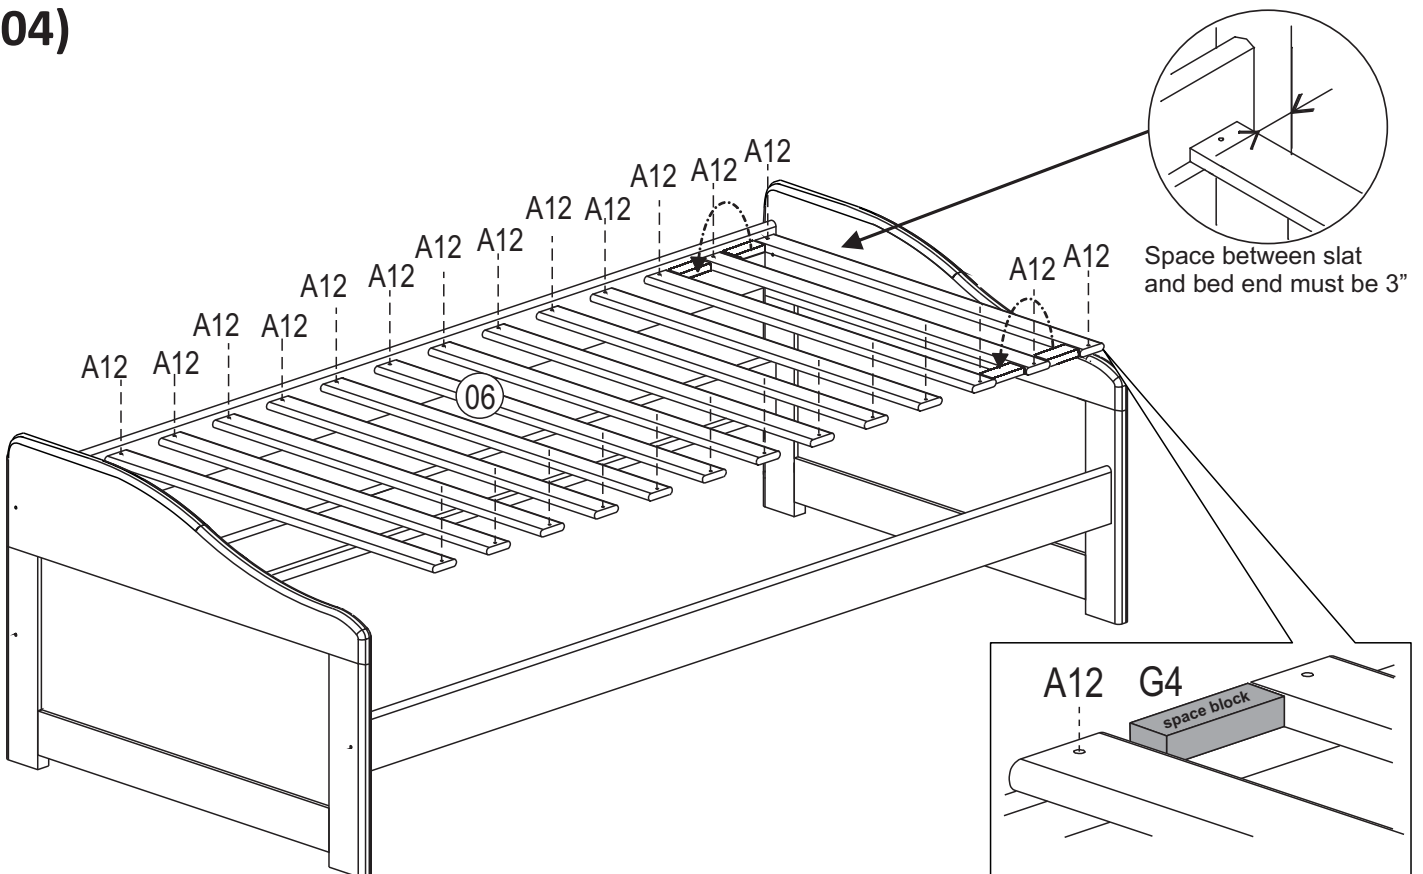

ASSEMBLY INSTRUCTIONS

RIO DAYBED

Ref. 1321 - Whitewash

Ref. 1322 - Mahogany

Ref. 1324 - Honey Pine

Ref. 1326 - Java

HARDWARE IS SHOWN IN ACTUAL SIZE

A12	 	26
		4,0x35
B5		04
		1/4"
B17	 	02
		7,0x60
B18	 	04
		1/4 x 70
C3		12
		10x40
G3		01
G4		02
		space block

01)

C3		12
	10x40	

02)

B5		02
	1/4	
B17		02
	7,0x60	

B18		02
	1/4x70	
G3		01

03)

B5		1/4	02
B17		7,0x60	02

B18		1/4x70	02
G3			01

04)

A12		4,0x35	26
-----	---	--------	----

G4		space block	02
----	--	-------------	----