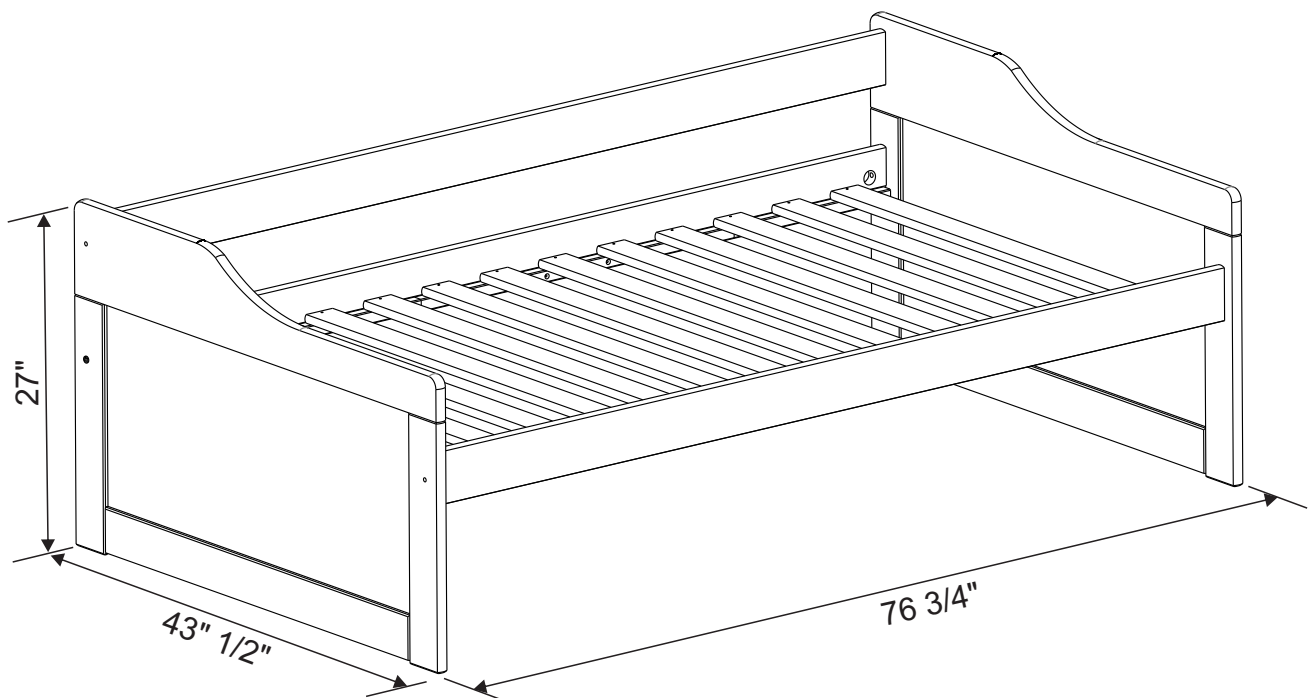

ASSEMBLY INSTRUCTIONS

RIO DAYBED

Ref. 1321 - Whitewash

Ref. 1322 - Mahogany

Ref. 1324 - Honey Pine

Ref. 1326 - Java

HARDWARE IS SHOWN IN ACTUAL SIZE

A12	 	26
		4,0x35
B5		04
		1/4"
B17	 	02
		7,0x60
B18	 	04
		1/4 x 70
C3		12
		10x40
G3		01
G4		02
		space block

01)

C3		12
	10x40	

02)

B5		02
	1/4	
B17		02
	7,0x60	

B18		02
	1/4x70	
G3		01

03)

B5		1/4	02
B17		7,0x60	02

B18		1/4x70	02
G3			01