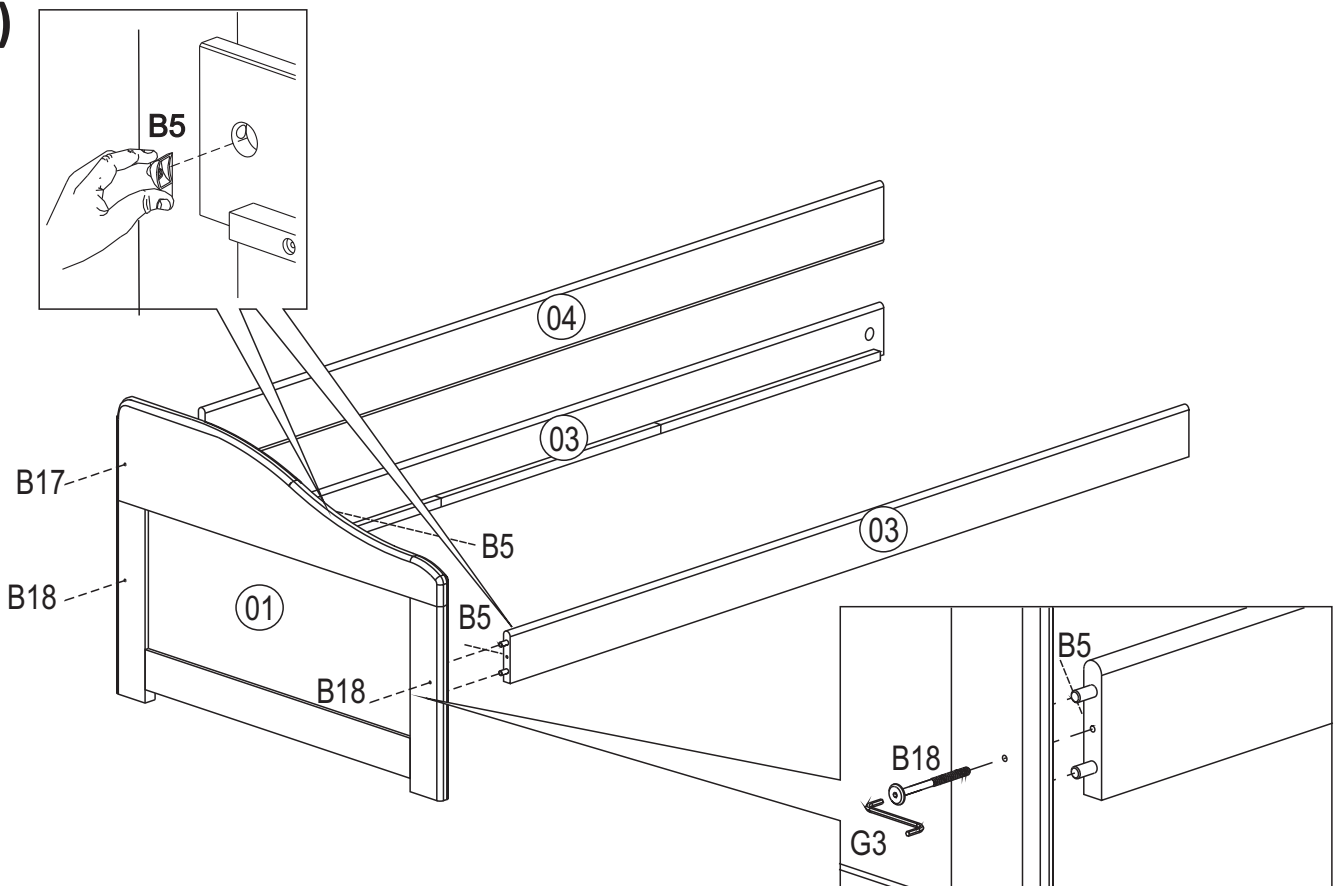

ASSEMBLY INSTRUCTIONS

RIO DAYBED

Ref. 1321 - Whitewash

Ref. 1322 - Mahogany

Ref. 1324 - Honey Pine

Ref. 1326 - Java

HARDWARE IS SHOWN IN ACTUAL SIZE

A12	 	26
		4,0x35
B5		04
		1/4"
B17	 	02
		7,0x60
B18	 	04
		1/4 x 70
C3		12
		10x40
G3		01
G4		02
		space block

01)

C3		12
	10x40	

02)

B5		02
	1/4	
B17		02
	7,0x60	

B18		02
	1/4x70	
G3		01

03)

B5		1/4	02
B17		7,0x60	02

B18		1/4x70	02
G3			01

04)

A12		4,0x35	26
-----	---	--------	----

G4		space block	02
----	--	-------------	----